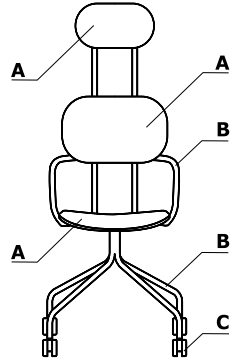

Colour combination - New School

Material	Colour	Chairs																
		A - Seat, back, Headrest	B - Base, armrest - metal	C - Castors														
Plywood	M025 - Light ash	✓																
	M017 - Light grey RAL 7044	✓																
	M018 - Dark grey RAL 7042	✓																
	M019 - Dark green RAL 6012	✓																
	M020 - Burgundy RAL 3007	✓																
	M021 - Red RAL 3016	✓																
	M022 - Black RAL 9005	✓																
	M023 - White pearl RAL 1013	✓																
	M031 - Olive RAL 6013	✓																
	M032 - Blue RAL 5003	✓																
	M033 - Beige RAL 0608005	✓																
	M034 - Brick red RAL 0404040	✓																
	M035 - Yellow RAL 0807060	✓																
		Black			✓													