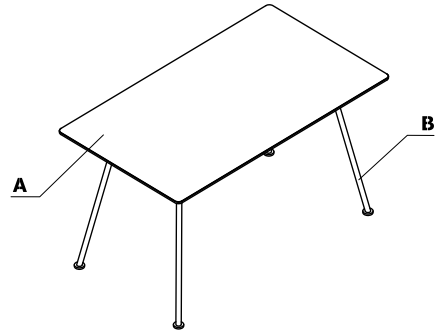

Colour combination - New School

Material	Colour	Meeting tables														
		A - Top	B - Frame													
Linoleum	Light grey	✓														
	Dark green	✓														
	Burgundy	✓														
	Black	✓														
	Blue	✓														
Metal	M010 - light grey semi-matt RAL 7044		✓													
	M012 - dark green semi-matt RAL 6012		✓													
	M013 - burgundy semi-matt RAL 3007		✓													
	M115 - black semi-matt RAL 9005		✓													
	M027 - blue semi-matte RAL5003		✓													

* ATTENTION - Top edging always matching the colour of the framework