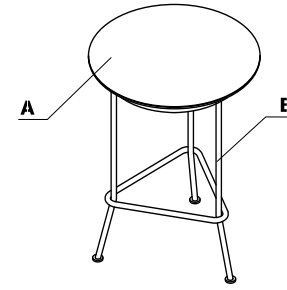

Colour combination - New School

Material	Colour	Meeting tables														
		A - Top	B - Frame													
Linoleum	Light grey	✓														
	Dark green	✓														
	Burgundy	✓														
	Black	✓														
	Blue	✓														
Metal	M010 - light grey semi-matt RAL 7044		✓													
	M012 - dark green semi-matt RAL 6012		✓													
	M013 - burgundy semi-matt RAL 3007		✓													
	M115 - black semi-matt RAL 9005		✓													
	M027 - blue semi-matte RAL5003		✓													

* ATTENTION - Top edging always matching the colour of the framework